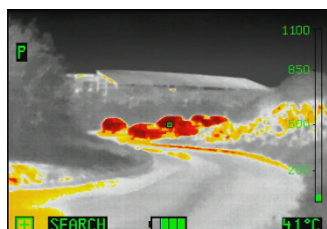

SEARCH:
2 hottest % colored in Red and the 5 following hottest % in Yellow-Orange.