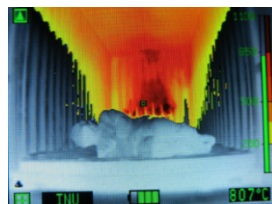

INVERSE:
Same as Fire scheme but White & Black are inversed:
White = Cold
Black = Hot