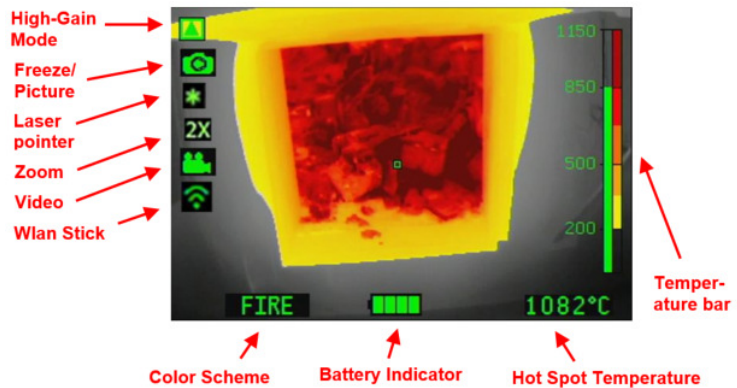

Energy concept

LiFePO₄ batteries (lithium-iron-phosphate).

Benefits:

- -Very long lifespan guaranteed 5000 charging cycles (~10 years)
- -Operating time (up to 8h with 2 batteries at the same time in the camera)

Picture capture & Video recording

1. Pictures (up to 1000) and Video (up to 8h) can be:
2. viewed on the camera screen during operation
   - Live Pictures can be sent to a computer, tablet or smartphone thanks to optional wireless stick.
   - Downloaded into a computer via a USB cable

Vehicle Charging Bay

Very space-saving mountable!
Power supply 12/24 VDC or 100-240 VAC. Can charge up to 4 batteries at the same time (2 in the camera and 2 spares)

As part of our policy of constantly researching to improve our equipment, we reserve the right to change the characteristics of our apparatus at any time without prior notice.
ZF.07.304.US.5

TEMPEST
● Fighting for performance