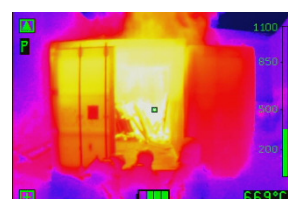

MULTICOLOR:
For Industrial applications

3 Sensitivity modes with automatic switch according observed scene:

- -High sensitivity temperature range: -40 +300 °F
- -Medium sensitivity temperature range: -40 + 950 °F
- -Low sensitivity temperature range: -40 +2100 °F

As part of our policy of constantly researching to improve our equipment, we reserve the right to change the characteristics of our apparatus at any time without prior notice.
ZF.07.304.US.5

TEMPEST

Fighting for performance