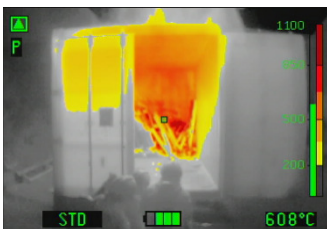

Color schemes:

TEMPEST TIC 3.3 offers 3 color schemes as standard: Fire, Search, and Inverse
+2 color schemes as option: Cold Finder and Multicolor

STD / FIRE:
Dark Red >1560 °F
Red > 1250 °F
Orange > 930 °F
Dark Yellow >660 °F
Yellow > 400 °F
White = Hot
Black = cold